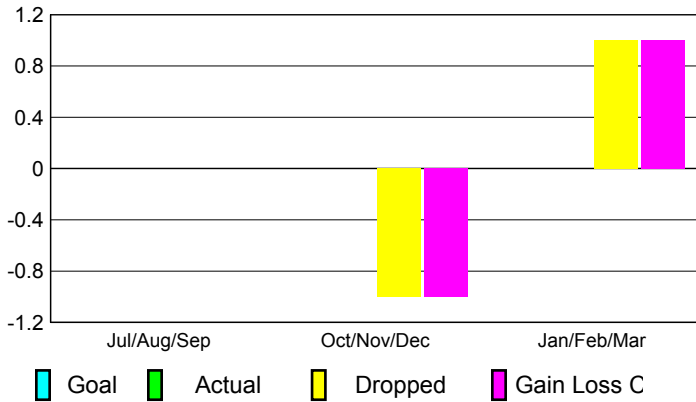

2008-2009 GMT Quarterly Report for District (or Undistricted) **District 1081B4**

GMT: **FEDERICO STEINHAUS**

Location: **ITALY**

GMT CA: **4**

**CLUBS**

**Club Results  
2008-2009**

**Clubs  
2007-2008**

Month	New Club Goal	Actual New Clubs	Actual Dropped Clubs	Gain/Loss of Clubs	Gain/Loss of Clubs
Jul/Aug/Sep	0	0	0	0	1
Oct/Nov/Dec	0	0	-1	-1	0
Jan/Feb/Mar	0	0	1	1	0
<b>Totals</b>	<b>0</b>	<b>0</b>	<b>0</b>	<b>0</b>	<b>1</b>

**Club Results 2008-2009**

Goal, New, Dropped, Gain/Loss

**Comparison of Club Gain/Loss**

Current Year Compared to the Previous Year

**YTD Status Quo Clubs 2008-2009**

Status Quo Clubs Compared to Status Quo Members