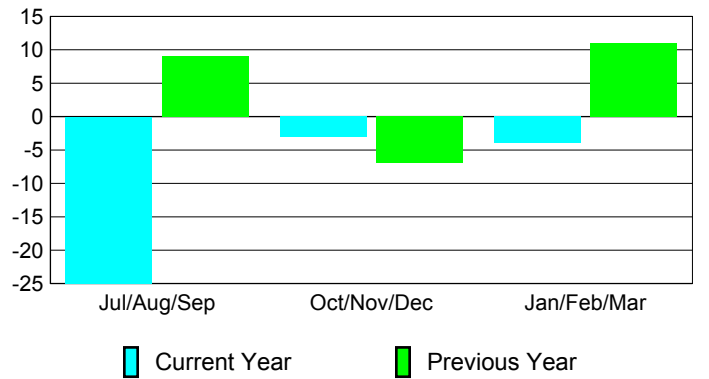

**Club Results 2008-2009**

Goal, New, Dropped, Gain/Loss

**Comparison of Club Gain/Loss**

Current Year Compared to the Previous Year

**YTD Status Quo Clubs 2008-2009**

Status Quo Clubs Compared to Status Quo Members

**MEMBERSHIP**

**Membership Results  
2008-2009**

**Membership  
2007-2008**

Month	Net Memb Goal	Actual New Memb	Actual Dropped Memb	Gain/Loss of Memb	Gain/Loss of Memb
Jul/Aug/Sep	2	25	-50	-25	9
Oct/Nov/Dec	6	32	-35	-3	-7
Jan/Feb/Mar	8	33	-37	-4	11
<b>Totals</b>	<b>16</b>	<b>90</b>	<b>-122</b>	<b>-32</b>	<b>13</b>

**Membership Results 2008-2009**

Goal, New, Dropped, Gain/Loss

**Comparison of Membership Gain/Loss**

Current Year Compared to the Previous Year

**Gender Comparison 2008-2009**