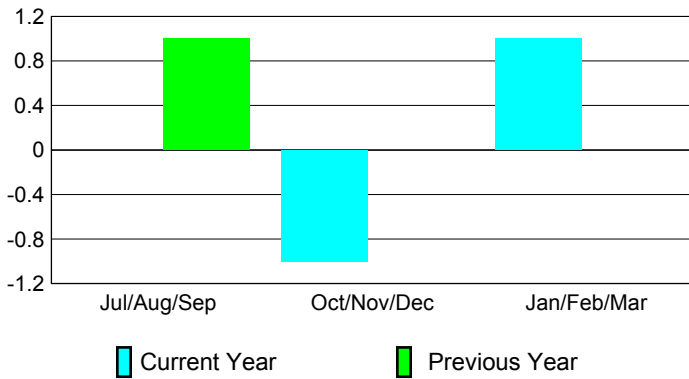

2008-2009 GMT Quarterly Report for District (or Undistricted) **District 1081B4**

GMT: **FEDERICO STEINHAUS**

Location: **ITALY**

GMT CA: **4**

**CLUBS**

**Club Results  
2008-2009**

**Clubs  
2007-2008**

Month	New Club Goal	Actual New Clubs	Actual Dropped Clubs	Gain/Loss of Clubs	Gain/Loss of Clubs
Jul/Aug/Sep	0	0	0	0	1
Oct/Nov/Dec	0	0	-1	-1	0
Jan/Feb/Mar	0	0	1	1	0
<b>Totals</b>	<b>0</b>	<b>0</b>	<b>0</b>	<b>0</b>	<b>1</b>

**Club Results 2008-2009**

Goal, New, Dropped, Gain/Loss

**Comparison of Club Gain/Loss**

Current Year Compared to the Previous Year

**YTD Status Quo Clubs 2008-2009**

Status Quo Clubs Compared to Status Quo Members