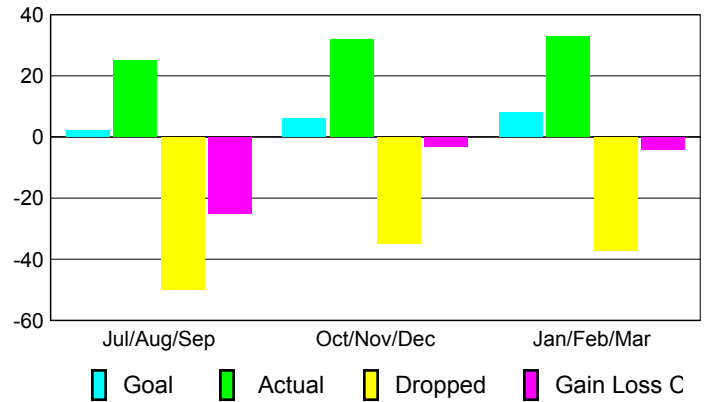

**Club Results 2008-2009**

Goal, New, Dropped, Gain/Loss

**Comparison of Club Gain/Loss**

Current Year Compared to the Previous Year

**YTD Status Quo Clubs 2008-2009**

Status Quo Clubs Compared to Status Quo Members

**MEMBERSHIP**

**Membership Results  
2008-2009**

**Membership  
2007-2008**

Month	Net Memb Goal	Actual New Memb	Actual Dropped Memb	Gain/Loss of Memb	Gain/Loss of Memb
Jul/Aug/Sep	2	25	-50	-25	9
Oct/Nov/Dec	6	32	-35	-3	-7
Jan/Feb/Mar	8	33	-37	-4	11
<b>Totals</b>	<b>16</b>	<b>90</b>	<b>-122</b>	<b>-32</b>	<b>13</b>

**Membership Results 2008-2009**

Goal, New, Dropped, Gain/Loss

**Comparison of Membership Gain/Loss**

Current Year Compared to the Previous Year

**Gender Comparison 2008-2009**