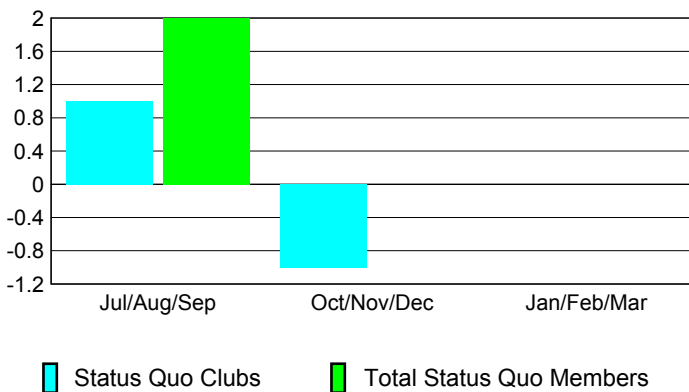

**Club Results 2008-2009**

Goal, New, Dropped, Gain/Loss

**Comparison of Club Gain/Loss**

Current Year Compared to the Previous Year

**YTD Status Quo Clubs 2008-2009**

Status Quo Clubs Compared to Status Quo Members

**MEMBERSHIP**

**Membership Results  
2008-2009**

**Membership  
2007-2008**

Month	Net Memb Goal	Actual New Memb	Actual Dropped Memb	Gain/Loss of Memb	Gain/Loss of Memb
Jul/Aug/Sep	2	25	-50	-25	9
Oct/Nov/Dec	6	32	-35	-3	-7
Jan/Feb/Mar	8	33	-37	-4	11
<b>Totals</b>	<b>16</b>	<b>90</b>	<b>-122</b>	<b>-32</b>	<b>13</b>